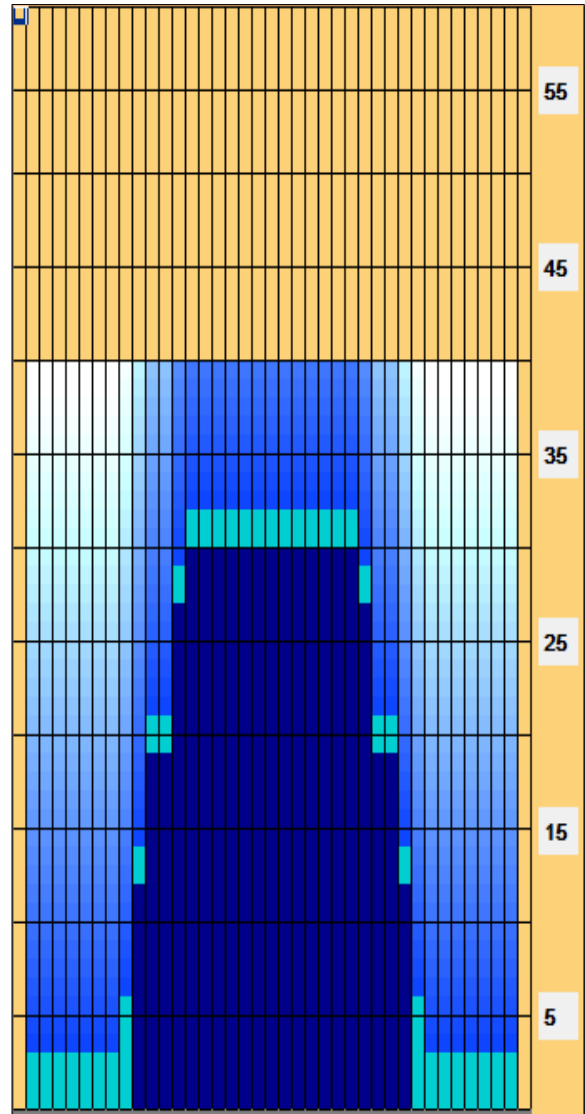

# Kegel Recreation Series - BOURBON STREET - 6240

Oil Pattern Distance:	40 Feet	Reverse Brush Drop:	32 Feet	Oil Per Board:	50 uL
Forward Oil Total:	15.6 mL	Reverse Oil Total:	7.85 mL	Volume Oil Total:	23.45 mL
Forward Boards Crossed:	312 Boards	Reverse Boards Crossed:	157 Boards	Total Boards Crossed:	469 Boards

	Start	Stop	Loads	Speed	Crossed	Start	End	Feet	T.Oil
1	2L	2R	3	14	111	0.0	3.9	3.9	5550
2	9L	9R	1	18	23	3.9	6.4	2.5	1150
3	10L	10R	3	18	63	6.4	14.0	7.6	3150
4	11L	11R	3	18	57	14.0	21.6	7.6	2850
5	13L	13R	3	18	45	21.6	29.2	7.6	2250
6	14L	14R	1	22	13	29.2	32.3	3.1	650
7	2L	2R	0	22	0	32.3	34.0	1.7	0
8	2L	2R	0	26	0	34.0	40.0	6.0	0

Navigation: Forward Reverse More

	Start	Stop	Loads	Speed	Crossed	Start	End	Feet	T.Oil
1	2L	2R	0	30	0	40.0	30.0	-10.0	0
2	14L	14R	1	22	13	30.0	26.9	-3.1	650
3	13L	13R	3	18	45	26.9	19.3	-7.6	2250
4	11L	11R	3	18	57	19.3	11.7	-7.6	2850
5	10L	10R	2	14	42	11.7	7.8	-3.9	2100
6	2L	2R	0	10	0	7.8	0.0	-7.8	0

Navigation: Forward Reverse More

Conditioner:  
Type In or Select One

TransferType:  
Transfer Brush

- Forward
- Reverse
- Combined
- Buff

Reverse Drop Brush 32'. Download PDF for full description.

Item	3L-7L:18L-18R	8L-12L:18L-18R	13L-17L:18L-18R	18L-18R:17R-13R	18L-18R:12R-8R	18L-18R:7R-3R
Description	Outside Track:Middle	Middle Track:Middle	Inside Track:Middle	Middle:Inside Track	Middle:Middle Track	Middle:Outside Track
Track Zone Ratio	7.67	2.5	1.02	1.02	2.5	7.67